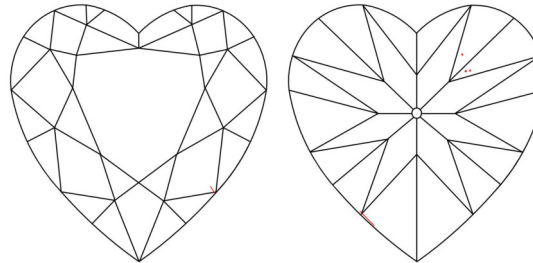

GIA NATURAL DIAMOND GRADING REPORT

August 20, 2025
 GIA Report Number 7531171976
 Shape and Cutting Style Heart Brilliant
 Measurements 5.99 x 7.02 x 4.17 mm

GRADING RESULTS

Carat Weight 1.01 carat
 Color Grade I
 Clarity Grade VS1

ADDITIONAL GRADING INFORMATION

Polish Excellent
 Symmetry Excellent
 Fluorescence None
 Inscription(s): GIA 7531171976

PROPORTIONS

Profile not to actual proportions

CLARITY CHARACTERISTICS

KEY TO SYMBOLS*

-  Feather
-  Pinpoint

* Red symbols denote internal characteristics (inclusions). Green or black symbols denote external characteristics (blemishes). Diagram is an approximate representation of the diamond, and symbols shown indicate type, position, and approximate size of clarity characteristics. All clarity characteristics may not be shown. Details of finish are not shown.