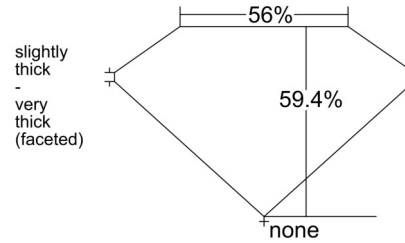

GIA NATURAL DIAMOND GRADING REPORT

August 20, 2025
 GIA Report Number 7531171976
 Shape and Cutting Style Heart Brilliant
 Measurements 5.99 x 7.02 x 4.17 mm

GRADING RESULTS

Carat Weight 1.01 carat
 Color Grade I
 Clarity Grade VS1

ADDITIONAL GRADING INFORMATION

Polish Excellent
 Symmetry Excellent
 Fluorescence None
 Inscription(s): GIA 7531171976

PROPORTIONS

Profile not to actual proportions

CLARITY CHARACTERISTICS

KEY TO SYMBOLS*

-  Feather
-  Pinpoint

* Red symbols denote internal characteristics (inclusions). Green or black symbols denote external characteristics (blemishes). Diagram is an approximate representation of the diamond, and symbols shown indicate type, position, and approximate size of clarity characteristics. All clarity characteristics may not be shown. Details of finish are not shown.